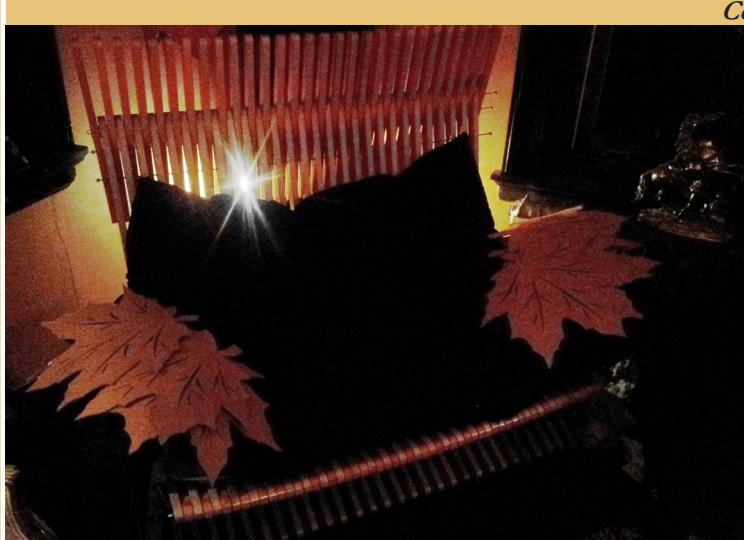

EVENT and Decor

Political Convention

Portable Stage Cohos Evamy

Reclining Tower No. 1 Los Angeles

INDUSTRIAL DESIGN & FURNITURE including Illustration

Convertible/Collapsible Furniture

Calgary Stock Exchange for Gibbs Gage Calgary