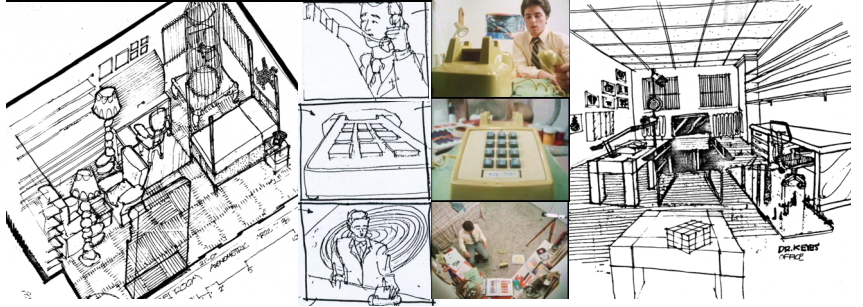

Aerial Perspective

Night

Day

The BULB CRUISER *Rhino3d*

Cockpit Interior Surfaces

3D Sketch Print

Section 1
Section 2
Section 3

The NANCY CHAIR *Sketchup, Vray*

Concept

Constructed

3d Presentation Print

Design for DRAMATURY

CONCEPT DESIGN including Illustration

ARCHITECTURE & INTERIORS including Illustration

ARCHITECTURE & INTERIORS (cont'd)

Hillside House Mount Royal, Calgary (please zoom 600%)