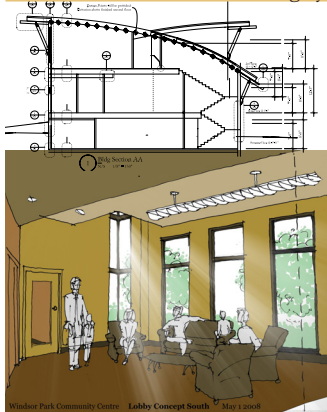

Aerial Perspective

Night

Day

The BULB CRUISER *Rhino3d*

Cockpit Interior Surfaces

3D Sketch Print

Section 1
Section 2
Section 3

The NANCY CHAIR *Sketchup, Vray*

Concept

Constructed

3d Presentation Print

Design for DRAMATURY

CONCEPT DESIGN including Illustration

ARCHITECTURE & INTERIORS including Illustration

ARCHITECTURE & INTERIORS (cont'd)

Hillside House Mount Royal, Calgary (please zoom 600%)