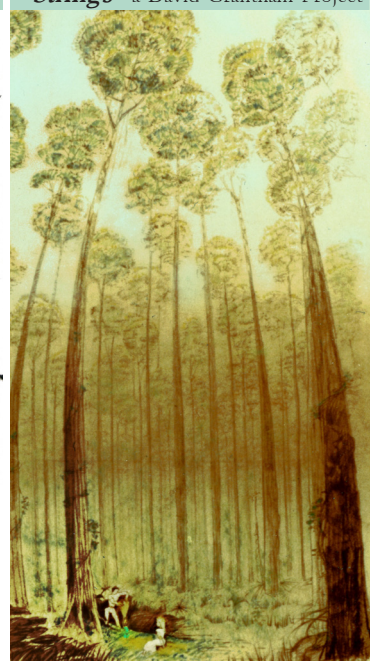

ARCHITECTURE & INTERIORS including Illustration