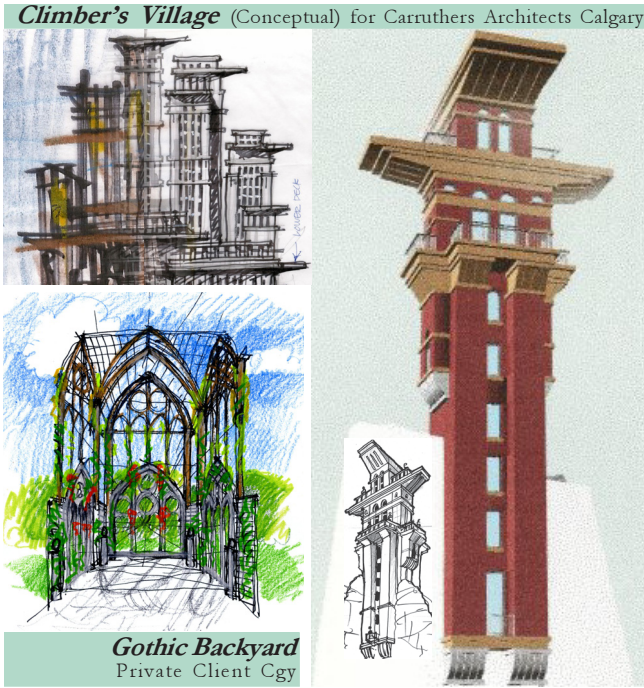

Aerial Perspective

Night

Day

The BULB CRUISER *Rhino3d*

Cockpit Interior Surfaces

3D Sketch Print

Section 1
Section 2
Section 3

The NANCY CHAIR *Sketchup, Vray*

Concept

Constructed

3d Presentation Print

Design for DRAMATURY

CONCEPT DESIGN including Illustration

ARCHITECTURE & INTERIORS including Illustration

ARCHITECTURE & INTERIORS (cont'd)

Hillside House Mount Royal, Calgary (please zoom 600%)

Community Centre Addition Windsor Park, Calgary (please zoom 600%)

SET DESIGN including Illustration

Ordeal in the Arctic Assistant Art Director Responsibility: Hercules Plane Wreckage Design

EXPRESSIVE Illustration (Including Design)

Marker on Trace over AutoCAD

HOUSE
FOR A
MOUNTAIN
CLIMBER

CHARACTER DESIGN

Big Glad (TVPaint)
a David Grantham
Animation Project

Sea Creature

Big Glad David Grantham Project

COSTUME CONCEPT including Illustration