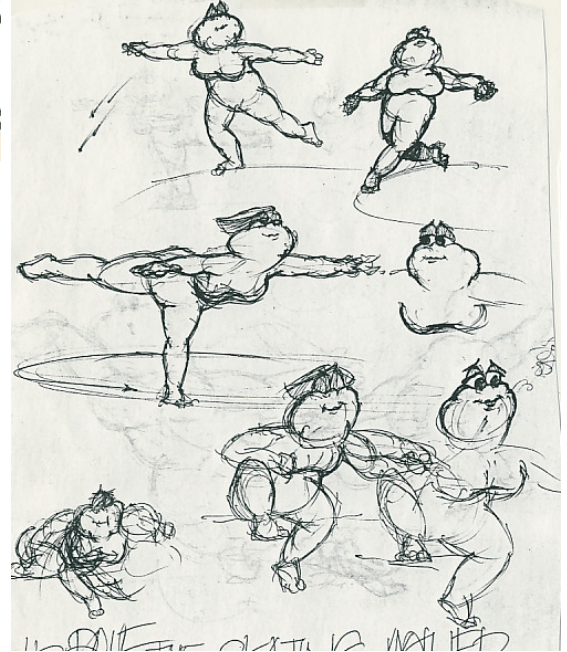

ARCHITECTURAL Illustration (& Design)

CHARACTER DESIGN

COSTUME CONCEPT including Illustration