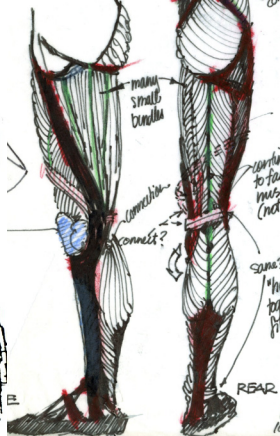

The Rocket Man American Film Institute Center for Advanced Film Studies LA