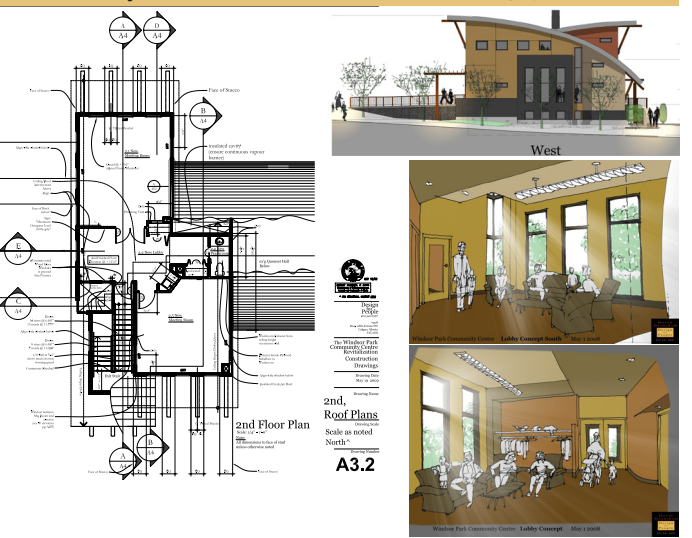

Community Centre Addition Windsor Park, Calgary (please zoom 600%)