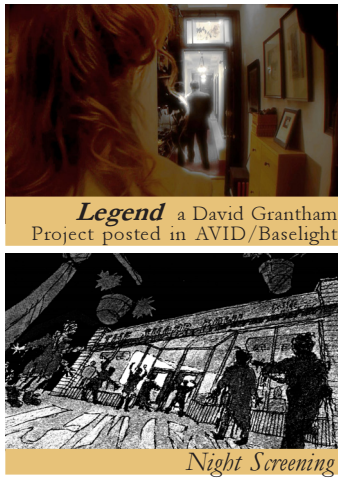

Design for DRAMATURY