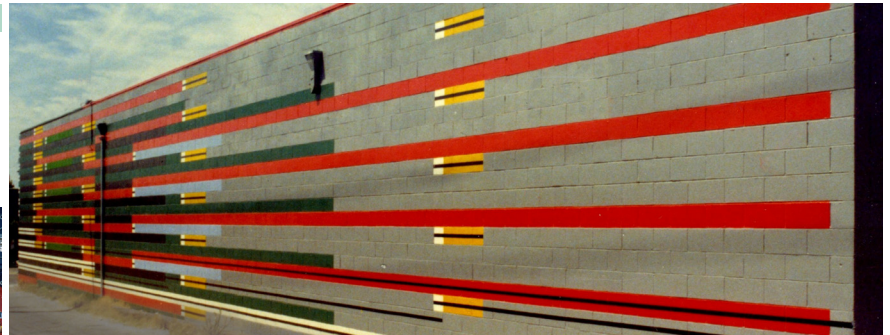

Study for Reclining Tower No. 1

L'Arche Calgary

Political Convention

Convertible/Collapsible Furniture

Calgary Stock Exchange for Gibbs Gage Calgary

Reclining Tower No. 1 Los Angeles