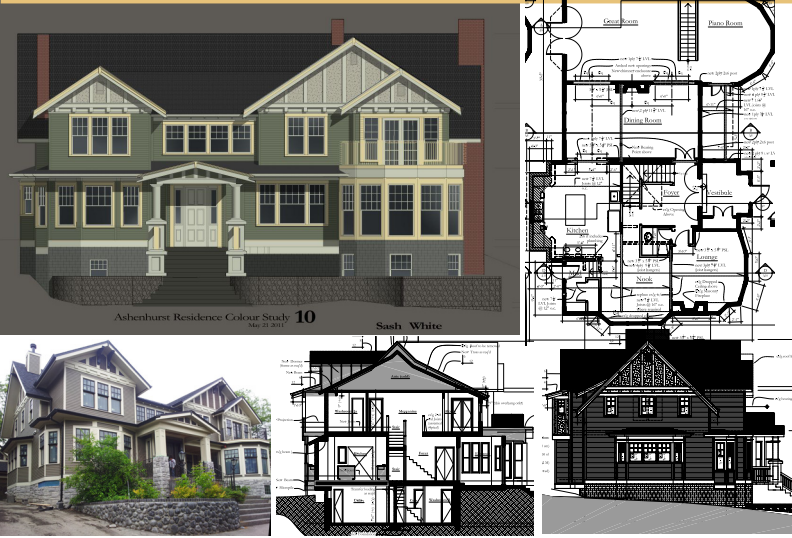

Aerial Perspective

Night

Day

The BULB CRUISER *Rhino3d*

Cockpit Interior Surfaces

3D Sketch Print

Section 1
Section 2
Section 3

The NANCY CHAIR *Sketchup, Vray*

Concept

Constructed

3d Presentation Print

Design for DRAMATURY

CONCEPT DESIGN including Illustration

ARCHITECTURE & INTERIORS including Illustration

ARCHITECTURE & INTERIORS (cont'd)

Hillside House Mount Royal, Calgary (please zoom 600%)