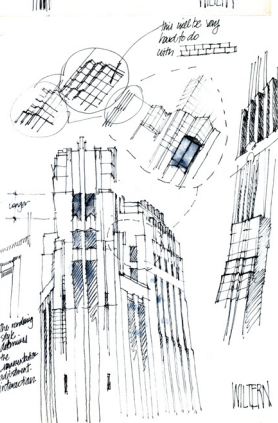

417. ELIEL SAARINEN.
Design for the Chicago
Tribune Tower. 1922

417. ELIEL SAARINEN
Design for the Chicago
Tribune Tower. 1922

WILKIN

WILKIN

WILKIN