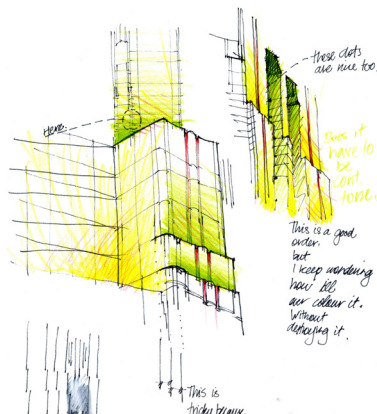

417. ELIEL SAARINEN.
Design for the Chicago
Tribune Tower. 1922

417. ELIEL SAARINEN
Design for the Chicago
Tribune Tower. 1922

WILKIN

WILKIN

WILKIN