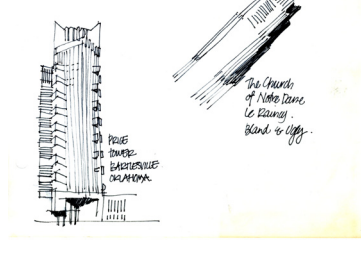

417. ELIEL SAARINEN.
Design for the Chicago
Tribune Tower. 1922

417. ELIEL SAARINEN
Design for the Chicago
Tribune Tower. 1922

WILKIN

WILKIN

WILKIN