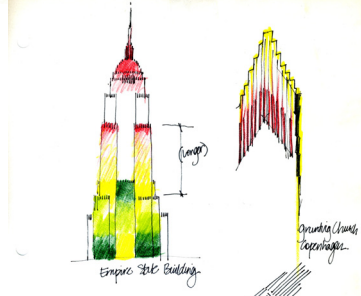

417. ELIEL SAARINEN.
Design for the Chicago
Tribune Tower. 1922

417. ELIEL SAARINEN
Design for the Chicago
Tribune Tower. 1922

WILKIN

WILKIN

WILKIN