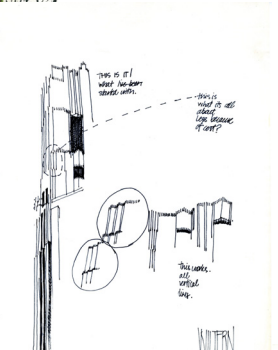

417. ELIEL SAARINEN.
Design for the Chicago
Tribune Tower. 1922

417. ELIEL SAARINEN
Design for the Chicago
Tribune Tower. 1922

WILKIN

WILKIN

WILKIN