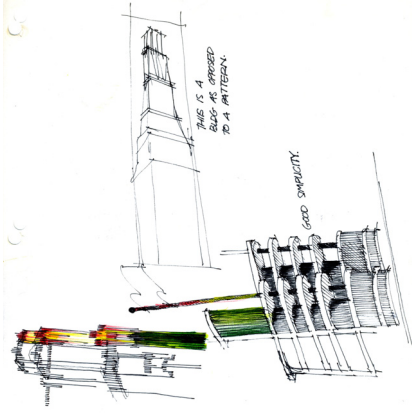

417. ELIEL SAARINEN.
Design for the Chicago
Tribune Tower. 1922

417. ELIEL SAARINEN
Design for the Chicago
Tribune Tower. 1922

WILKIN

WILKIN

WILKIN