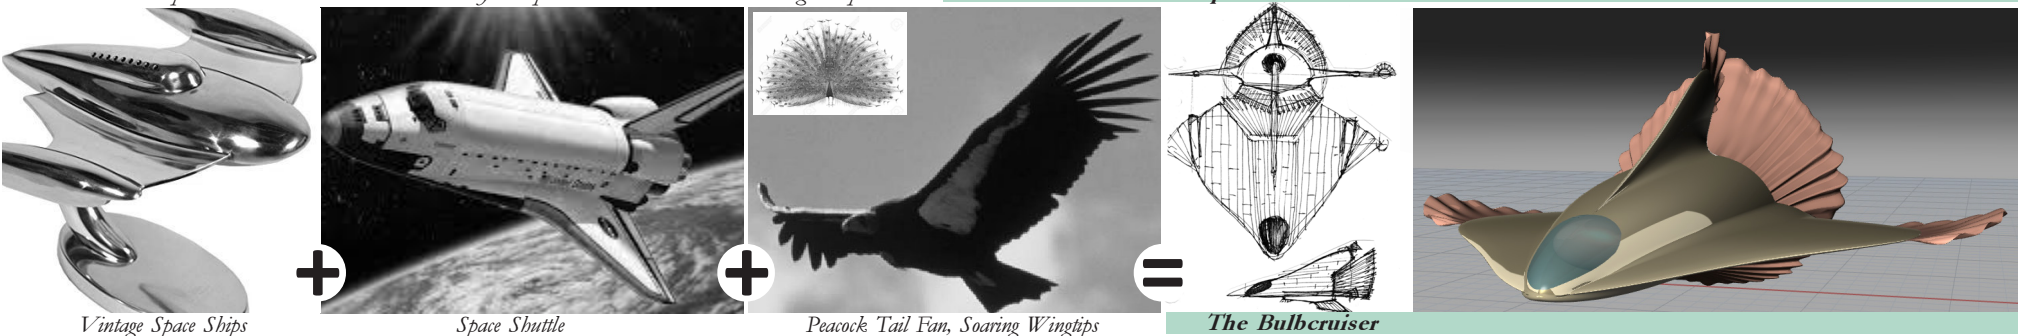

Shaw Court

Banff Springs Hotel Addition

Traditional Dutch Townscape

Chicago Warehouse Style

Northland Place Calgary

Alien Cockpit

Motorcycle Pipes

Organ Pipes

The Bulbcruser Cockpit

Vintage Space Ships

Space Shuttle

Peacock Tail Fan, Soaring Wingtips

The Bulbcruser

Thorncrown Chapel

Frank L Wright

Mideaval Chair

The Nancy Chair

Converted to Cot

Collapsed

Arm Chair Version

Chesterfield Version

*Vintage Space Suit*

*Baby, Umbilical Cord, Placenta*

*Human Musculature*