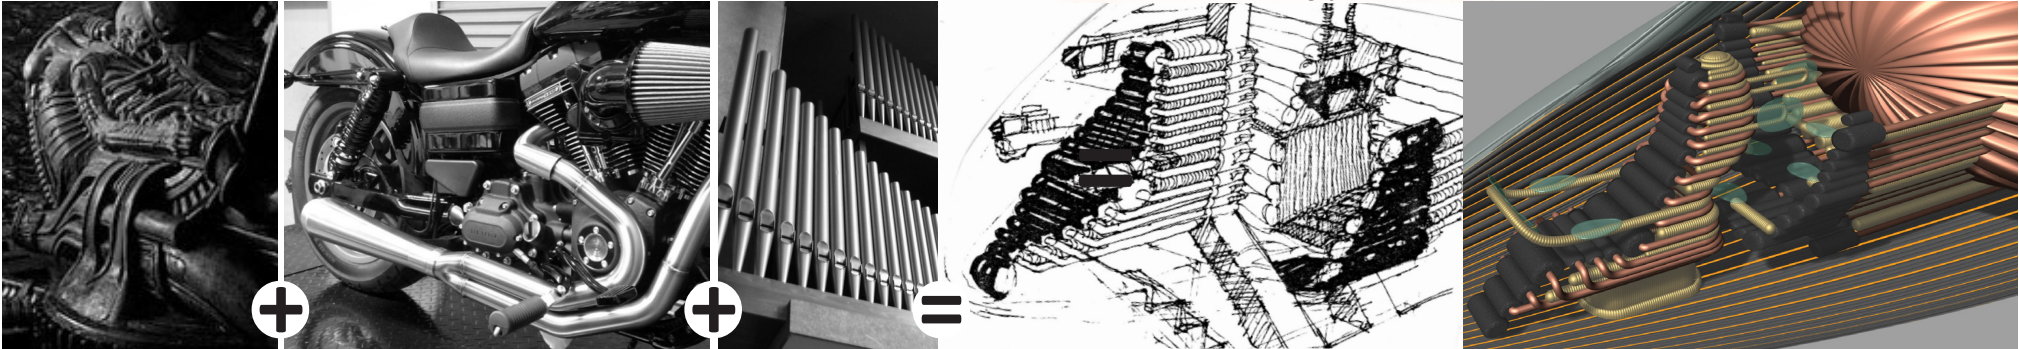

Shaw Court

Banff Springs Hotel Addition

Traditional Dutch Townscape

Chicago Warehouse Style

Northland Place Calgary

Alien Cockpit

Motorcycle Pipes

Organ Pipes

The Bulbcruser Cockpit

Vintage Space Ships

Space Shuttle

Peacock Tail Fan, Soaring Wingtips

The Bulbcruser

Thorncrown Chapel

Frank L Wright

Mideaval Chair

The Nancy Chair

Converted to Cot

Collapsed

Arm Chair Version

Chesterfield Version

*Vintage Space Suit*

*Baby, Umbilical Cord, Placenta*

*Human Musculature*