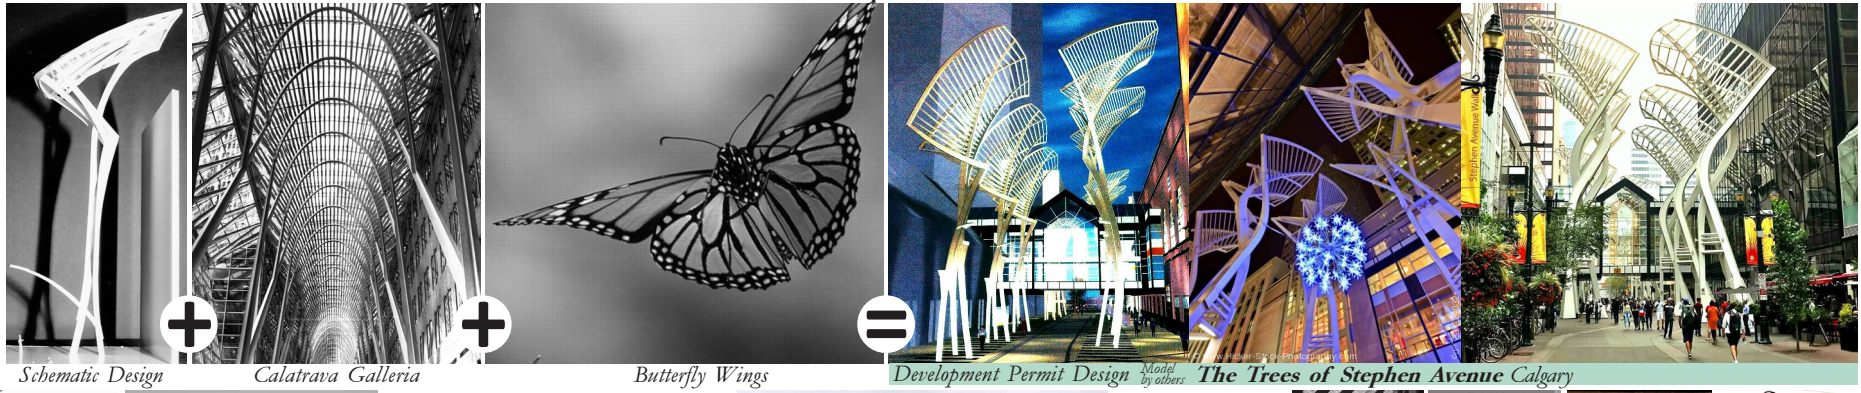

*The Rocket Man Spacesuit*

*Regimental Dress*

*Fort Edmonton*

*Mountie Stetson*

*RCMP K Division Headquarters*

*Corner Detail*

*Schematic Design*

*Calatrava Galleria*

*Butterfly Wings*

*Development Permit Design*

*The Trees of Stephen Avenue Calgary*

*Historical Quonset*

*Gull Wings*

*East*

*Windsor Park Community Centre Addition Calgary*

*Plain Dress*