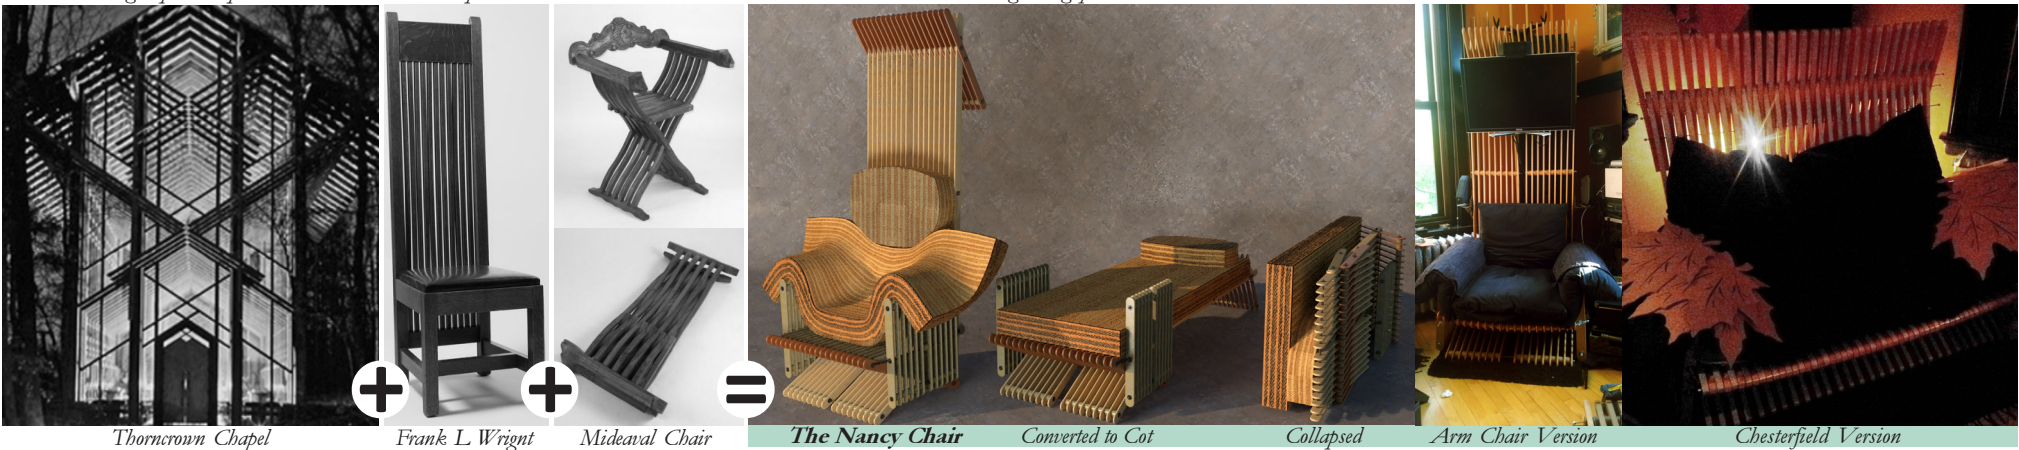

The Bulbcruser Cockpit

Vintage Space Ships

Space Shuttle

Peacock Tail Fan, Soaring Wingtips

The Bulbcruser

Thorncrown Chapel

Frank L Wright

Mideaval Chair

The Nancy Chair

Converted to Cot

Collapsed

Arm Chair Version

Chesterfield Version

*Vintage Space Suit*

*Baby, Umbilical Cord, Placenta*

*Human Musculature*